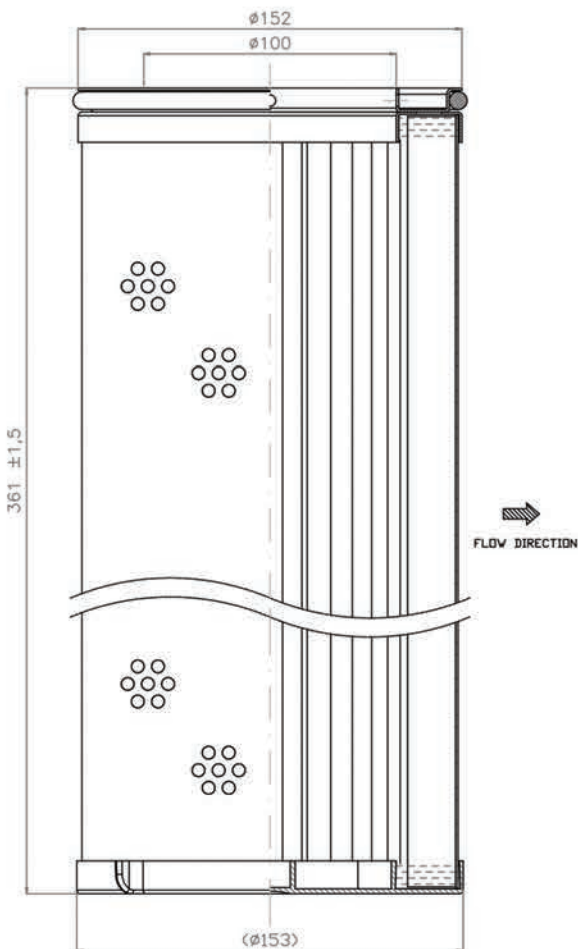

PRODUCT RANGE UPDATING

WG1021

A new filter element is now available in our range

WG1021

suitable to replace:

REGEL-TECHNIK C66-152-530D
LIEBHERR 10324849

All our range of interchangeable filter elements is continuously growing . . .